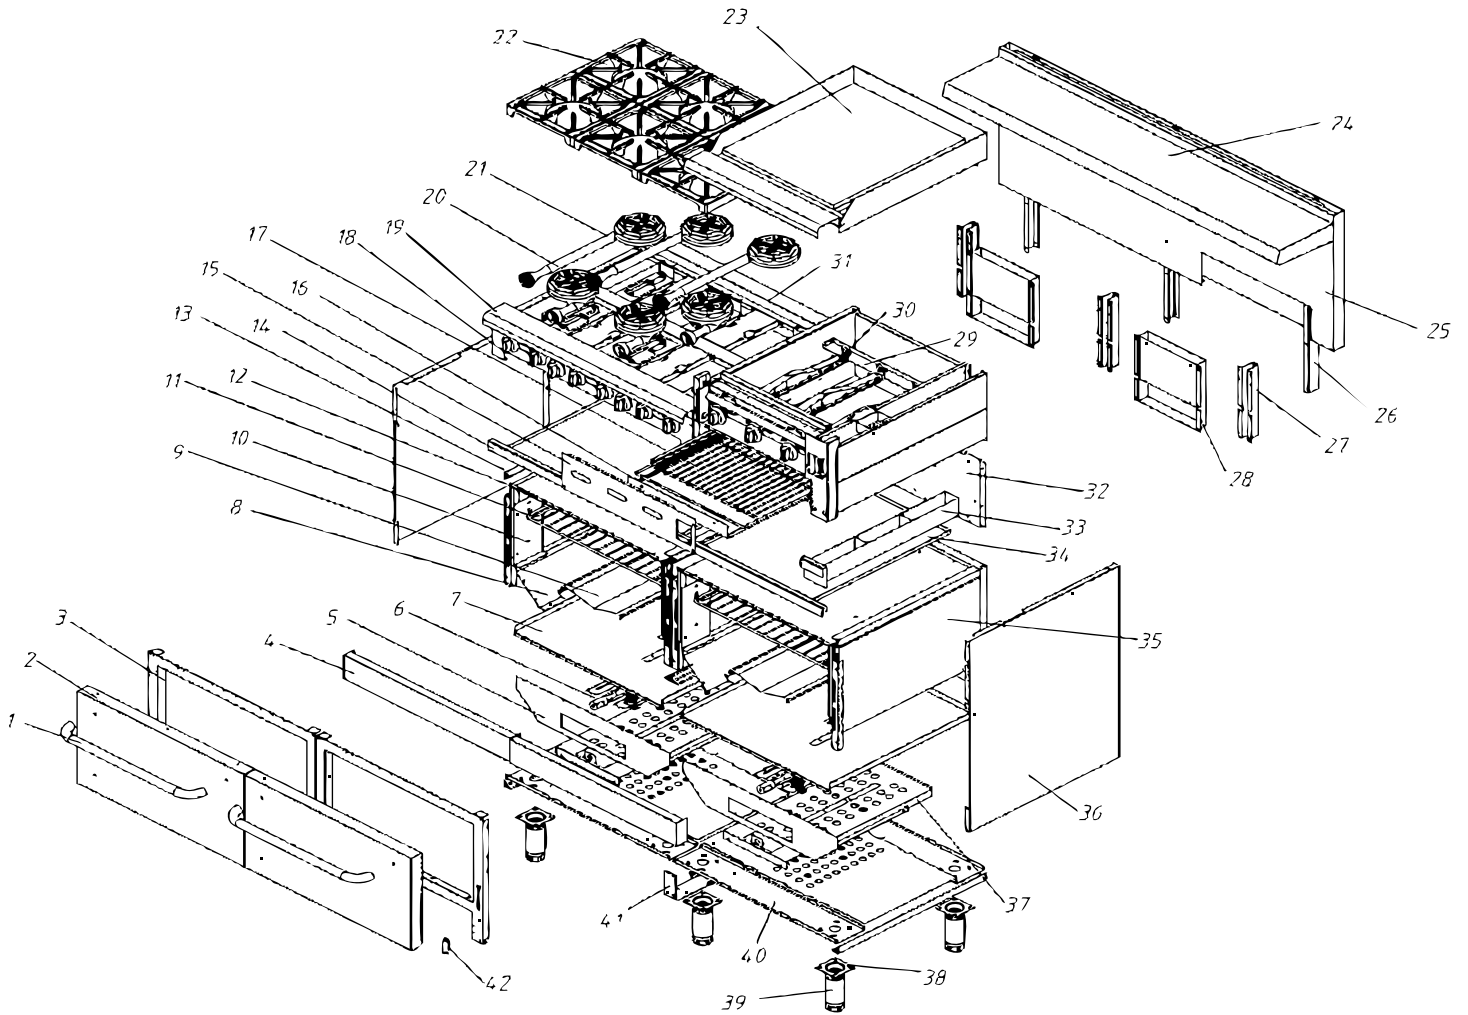

Parts Breakdown

Model CE-CN-1524-L 46127

Parts Breakdown

Model CE-CN-1524-L 46127

Item No.	Description	Position	Item No.	Description	Position	Item No.	Description	Position
66200	Leg for 46127	6	68158	Pilot Valve (Open Burner) Dual AP6 for 46127	19c	66212	Grate for 46127	24
68156	Oven Pilot (LP) for 46127	7a	68159	Pilot Valve (Griddle) Single AP7 for 46127	19d	66214	Griddle Burner for 46127	38
66202	Oven Burner for 46127	13	68160	Pilot for 46127	19e	66215	Wiring Grid for 46127	42
66203	Knob for Burner for 46127	19	66209	Thermostat Valve for Oven for 46127	19f	66216	Grid Rack for 46127	42a
66204	Knob for Oven for 46127	19a	66210	Front Burner Assembly for 46127	23	66217	Thermocouple for 46127	44
68157	Valve for 46127	19b	66211	Rear Burner Assembly for 46127	23a			